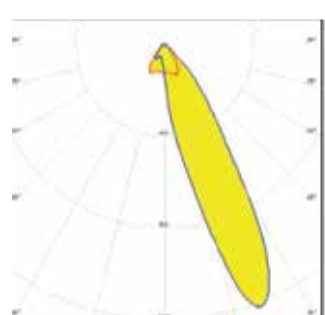

DAISY-7X1-ZT25

Asymmetric Beam for Aisle Lighting