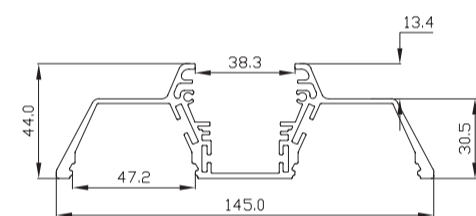

divinity lights

Quick Info

CRI ≥ 90

3000K/ 4000K/ 5700K

Tunable White 2700-6500K

ON-OFF/ ON-OFF (FLICKER FREE)

DALI-2 DT6 / DALI-2 DT8/ DALI+

SDCM <3

Lens + Micro Prismatic Diffuser

L70 @50,000h

Aluminium

Types

Pendant/ Recessed

Single Line Diagram

Pendant/ Recessed Mounted

Profile Code

SY-117