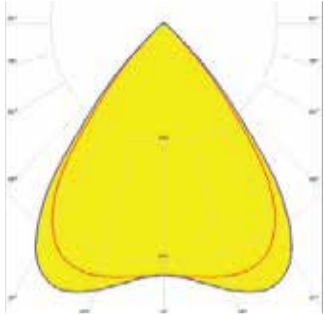

System Power	Dimensions
25W	L = 600mm
50W	L = 1200mm
100W	L = 2400mm

Order Options

Distribution

- Direct
- Indirect
- Up-50% / Down-50%
- Up-30% / Down-70%
- Up-70% / Down-30%
- Up-20% / Down-80%
- Up-80% / Down-20%

Mounting Type

- Pendent
- Recessed

Material Color

RAL As Per Request

Photometric

BEAM ANGLE OPTION

DAISY-7X1-BW

~80° Batwing Beam

DAISY-7X1-W

~50° Wide Beam

DAISY-7X1-W-D

~50° Wide Beam

DAISY-7X1-O-D

~25 + 70° Oval Beam

DAISY-7X1-M

~35° Wide Beam

DAISY-7X1-FT-D

Forward Throwing Beam

DAISY-7X1-WW

~80° wide Beam

DAISY-7X1-WW-D

~80° Batwing Beam

DAISY-7X1-O

~25 + 70° Oval Beam