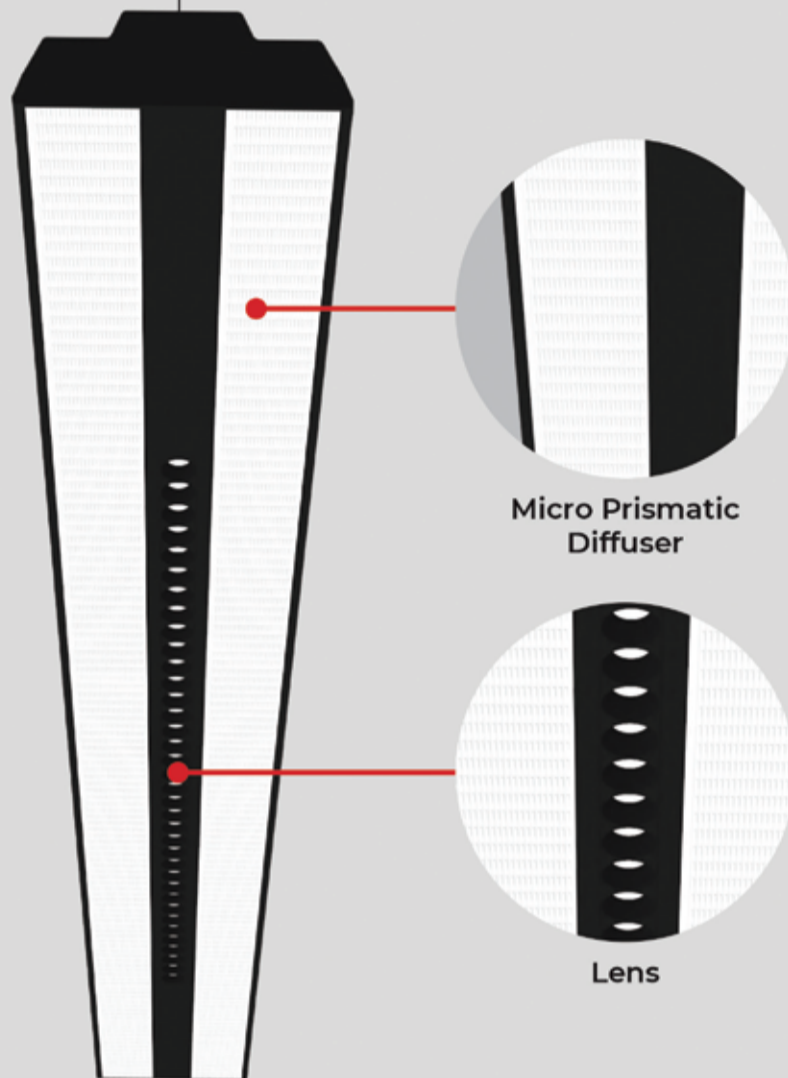

Pendant/ Recessed Mounted

Profile Code

SY-117

XTREME 145 PEGGY DUO (DAISY-S)

Xtreme 145 Peggy Duo (DAISY-S) has:

- Extruded Aluminium Luminaire Housing
- Premium Finish Powder coating
- Lens + Prismatic double diffuser
- Glare control with Uniform illumination
- Energy efficient LED with high colour rendering
- LED PCB mounted on insert design with heat sink
- Snap fit system with No visible screw
- Pendant using suspension cable with M6 bolt and fastener
- Bottom opening for easy maintenance

Light Distribution

Direct Direct-Indirect

CRI ≥ 90

TUNABLE
WHITE

XTREM 145 PEGGY DUO (DAISY-S)

XTREM 145 PEGGY DUO (DAISY-S) (DIRECT)

System Power	Dimensions
18W	L = 600mm
35W	L = 1200mm
70W	L = 2400mm

XTREM 145 PEGGY DUO (DAISY-S) (DIRECT-INDIRECT)

System Power	Dimensions
25W	L = 600mm
50W	L = 1200mm
100W	L = 2400mm

Order Options

Distribution

- Direct
- Indirect
- Up-50% / Down-50%
- Up-30% / Down-70%
- Up-70% / Down-30%
- Up-20% / Down-80%
- Up-80% / Down-20%

DAISY-7X1-W

~50° Wide Beam

DAISY-7X1-W-D

~50° Wide Beam

DAISY-7X1-O-D

~25 + 70° Oval Beam

DAISY-7X1-M

~35° Wide Beam