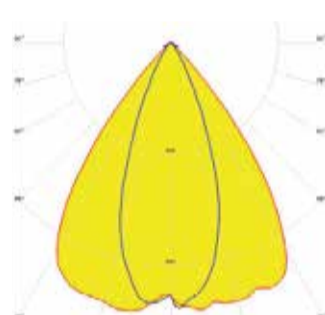

System Power	Dimensions
25W	L = 600mm
50W	L = 1200mm
100W	L = 2400mm

Order Options

Distribution

- Direct
- Indirect
- Up-50% / Down-50%
- Up-30% / Down-70%
- Up-70% / Down-30%
- Up-20% / Down-80%
- Up-80% / Down-20%

DAISY-7X1-W

~50° Wide Beam

DAISY-7X1-W-D

~50° Wide Beam

DAISY-7X1-O-D

~25 + 70° Oval Beam

DAISY-7X1-M

~35° Wide Beam

DAISY-7X1-FT-D

Forward Throwing Beam

DAISY-7X1-WW

~80° wide Beam

DAISY-7X1-WW-D

~80° Batwing Beam

DAISY-7X1-O

~25 + 70° Oval Beam

DAISY-7X1-WAS

Asymmetric Beam for Wall-Washing

DAISY-7X1-M-D

~35° Wide Beam

DAISY-7X1-W2

~50° Wide Beam

DAISY-7X1-W2-D

~50° Wide Beam