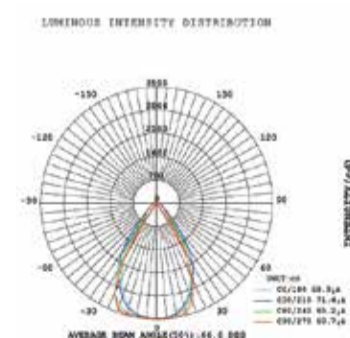

Photometric