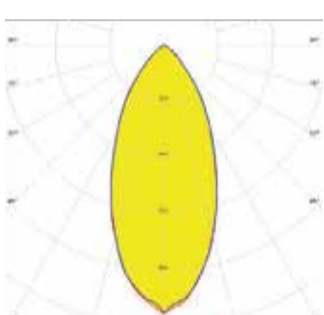

System Power	Dimensions
25W	L = 600mm
50W	L = 1200mm
100W	L = 2400mm

Order Options

Distribution

- Direct
- Indirect
- Up-50% / Down-50%
- Up-30% / Down-70%
- Up-70% / Down-30%
- Up-20% / Down-80%
- Up-80% / Down-20%

DAISY-7X1-W

~50° Wide Beam

DAISY-7X1-W-D

~50° Wide Beam

DAISY-7X1-O-D

~25 + 70° Oval Beam

DAISY-7X1-M

~35° Wide Beam

DAISY-7X1-FT-D

Forward Throwing Beam

DAISY-7X1-WW

~80° wide Beam

DAISY-7X1-WW-D

~80° Batwing Beam

DAISY-7X1-O

~25 + 70° Oval Beam

DAISY-7X1-WAS

Asymmetric Beam for Wall-Washing

DAISY-7X1-M-D

~35° Wide Beam

DAISY-7X1-W2

~50° Wide Beam

DAISY-7X1-W2-D

~50° Wide Beam