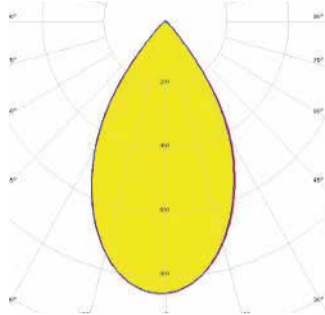

System Power	Dimensions
25W	L = 600mm
50W	L = 1200mm
100W	L = 2400mm

Order Options

Distribution

- Direct
- Indirect
- Up-50% / Down-50%
- Up-30% / Down-70%
- Up-70% / Down-30%
- Up-20% / Down-80%
- Up-80% / Down-20%

Mounting Type

- Pendent
- Recessed

Material Color

RAL As Per Request

Photometric

BEAM ANGLE OPTION

DAISY-7X1-BW

~80° Batwing Beam

DAISY-7X1-W

~50° Wide Beam

DAISY-7X1-W-D

~50° Wide Beam

DAISY-7X1-O-D

~25 + 70° Oval Beam

DAISY-7X1-M

~35° Wide Beam

DAISY-7X1-FT-D

Forward Throwing Beam

DAISY-7X1-WW

~80° wide Beam

DAISY-7X1-WW-D

~80° Batwing Beam

DAISY-7X1-O

~25 + 70° Oval Beam