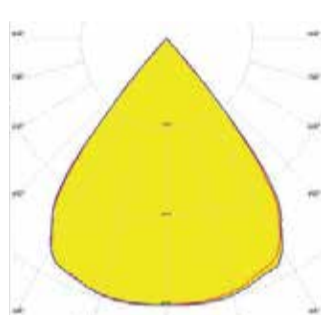

System Power	Dimensions
25W	L = 600mm
50W	L = 1200mm
100W	L = 2400mm

Order Options

Distribution

- Direct
- Indirect
- Up-50% / Down-50%
- Up-30% / Down-70%
- Up-70% / Down-30%
- Up-20% / Down-80%
- Up-80% / Down-20%

DAISY-7X1-W

~50° Wide Beam

DAISY-7X1-W-D

~50° Wide Beam

DAISY-7X1-O-D

~25 + 70° Oval Beam

DAISY-7X1-M

~35° Wide Beam

DAISY-7X1-FT-D

Forward Throwing Beam

DAISY-7X1-WW

~80° wide Beam

DAISY-7X1-WW-D

~80° Batwing Beam

DAISY-7X1-O

~25 + 70° Oval Beam

DAISY-7X1-WAS

Asymmetric Beam for Wall-Washing

DAISY-7X1-M-D

~35° Wide Beam

DAISY-7X1-W2

~50° Wide Beam

DAISY-7X1-W2-D

~50° Wide Beam