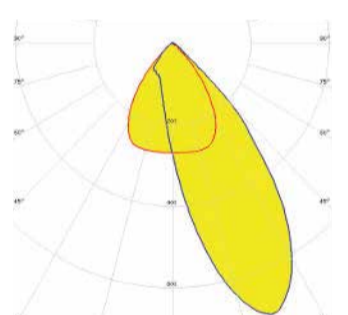

DAISY-7X1-ZT25-D

Asymmetric Beam for Aisle Lighting