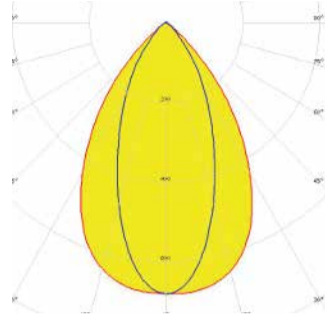

System Power	Dimensions
25W	L = 600mm
50W	L = 1200mm
100W	L = 2400mm

Order Options

Distribution

- Direct
- Indirect
- Up-50% / Down-50%
- Up-30% / Down-70%
- Up-70% / Down-30%
- Up-20% / Down-80%
- Up-80% / Down-20%

DAISY-7X1-W

~50° Wide Beam

DAISY-7X1-W-D

~50° Wide Beam

DAISY-7X1-O-D

~25 + 70° Oval Beam

DAISY-7X1-M

~35° Wide Beam

DAISY-7X1-FT-D

Forward Throwing Beam

DAISY-7X1-WW

~80° wide Beam

DAISY-7X1-WW-D

~80° Batwing Beam

DAISY-7X1-O

~25 + 70° Oval Beam

DAISY-7X1-WAS

Asymmetric Beam for Wall-Washing

DAISY-7X1-M-D

~35° Wide Beam

DAISY-7X1-W2

~50° Wide Beam

DAISY-7X1-W2-D

~50° Wide Beam