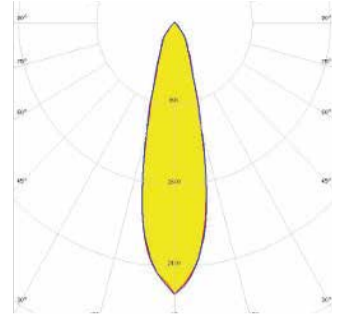

System Power	Dimensions
25W	L = 600mm
50W	L = 1200mm
100W	L = 2400mm

Order Options

Distribution

- Direct
- Indirect
- Up-50% / Down-50%
- Up-30% / Down-70%
- Up-70% / Down-30%
- Up-20% / Down-80%
- Up-80% / Down-20%

DAISY-7X1-W

~50° Wide Beam

DAISY-7X1-W-D

~50° Wide Beam

DAISY-7X1-O-D

~25 + 70° Oval Beam

DAISY-7X1-M

~35° Wide Beam

DAISY-7X1-FT-D

Forward Throwing Beam

DAISY-7X1-WW

~80° wide Beam

DAISY-7X1-WW-D

~80° Batwing Beam

DAISY-7X1-O

~25 + 70° Oval Beam

DAISY-7X1-WAS

Asymmetric Beam for Wall-Washing

DAISY-7X1-M-D

~35° Wide Beam

DAISY-7X1-W2

~50° Wide Beam

DAISY-7X1-W2-D

~50° Wide Beam