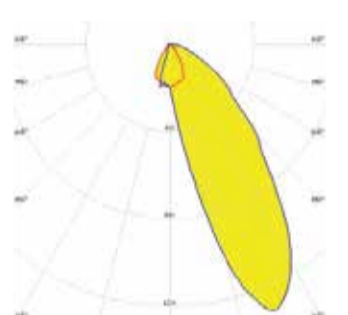

System Power	Dimensions
25W	L = 600mm
50W	L = 1200mm
100W	L = 2400mm

Order Options

Distribution

- Direct
- Indirect
- Up-50% / Down-50%
- Up-30% / Down-70%
- Up-70% / Down-30%
- Up-20% / Down-80%
- Up-80% / Down-20%

DAISY-7X1-W

~50° Wide Beam

DAISY-7X1-W-D

~50° Wide Beam

DAISY-7X1-O-D

~25 + 70° Oval Beam

DAISY-7X1-M

~35° Wide Beam

DAISY-7X1-FT-D

Forward Throwing Beam

DAISY-7X1-WW

~80° wide Beam

DAISY-7X1-WW-D

~80° Batwing Beam

DAISY-7X1-O

~25 + 70° Oval Beam

DAISY-7X1-WAS

Asymmetric Beam for Wall-Washing

DAISY-7X1-M-D

~35° Wide Beam

DAISY-7X1-W2

~50° Wide Beam

DAISY-7X1-W2-D

~50° Wide Beam