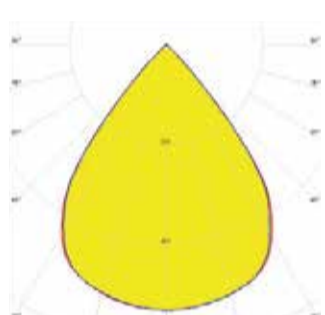

System Power	Dimensions
25W	L = 600mm
50W	L = 1200mm
100W	L = 2400mm

Order Options

Distribution

- Direct
- Indirect
- Up-50% / Down-50%
- Up-30% / Down-70%
- Up-70% / Down-30%
- Up-20% / Down-80%
- Up-80% / Down-20%

DAISY-7X1-W

~50° Wide Beam

DAISY-7X1-W-D

~50° Wide Beam

DAISY-7X1-O-D

~25 + 70° Oval Beam

DAISY-7X1-M

~35° Wide Beam

DAISY-7X1-FT-D

Forward Throwing Beam

DAISY-7X1-WW

~80° wide Beam

DAISY-7X1-WW-D

~80° Batwing Beam

DAISY-7X1-O

~25 + 70° Oval Beam

DAISY-7X1-WAS

Asymmetric Beam for Wall-Washing

DAISY-7X1-M-D

~35° Wide Beam

DAISY-7X1-W2

~50° Wide Beam

DAISY-7X1-W2-D

~50° Wide Beam