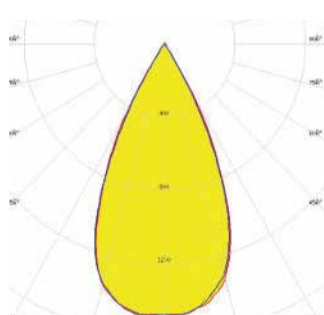

System Power	Dimensions
25W	L = 600mm
50W	L = 1200mm
100W	L = 2400mm

Order Options

Distribution

- Direct
- Indirect
- Up-50% / Down-50%
- Up-30% / Down-70%
- Up-70% / Down-30%
- Up-20% / Down-80%
- Up-80% / Down-20%

DAISY-7X1-W

~50° Wide Beam

DAISY-7X1-W-D

~50° Wide Beam

DAISY-7X1-O-D

~25 + 70° Oval Beam

DAISY-7X1-M

~35° Wide Beam

DAISY-7X1-FT-D

Forward Throwing Beam

DAISY-7X1-WW

~80° wide Beam

DAISY-7X1-WW-D

~80° Batwing Beam

DAISY-7X1-O

~25 + 70° Oval Beam

DAISY-7X1-WAS

Asymmetric Beam for Wall-Washing

DAISY-7X1-M-D

~35° Wide Beam

DAISY-7X1-W2

~50° Wide Beam

DAISY-7X1-W2-D

~50° Wide Beam