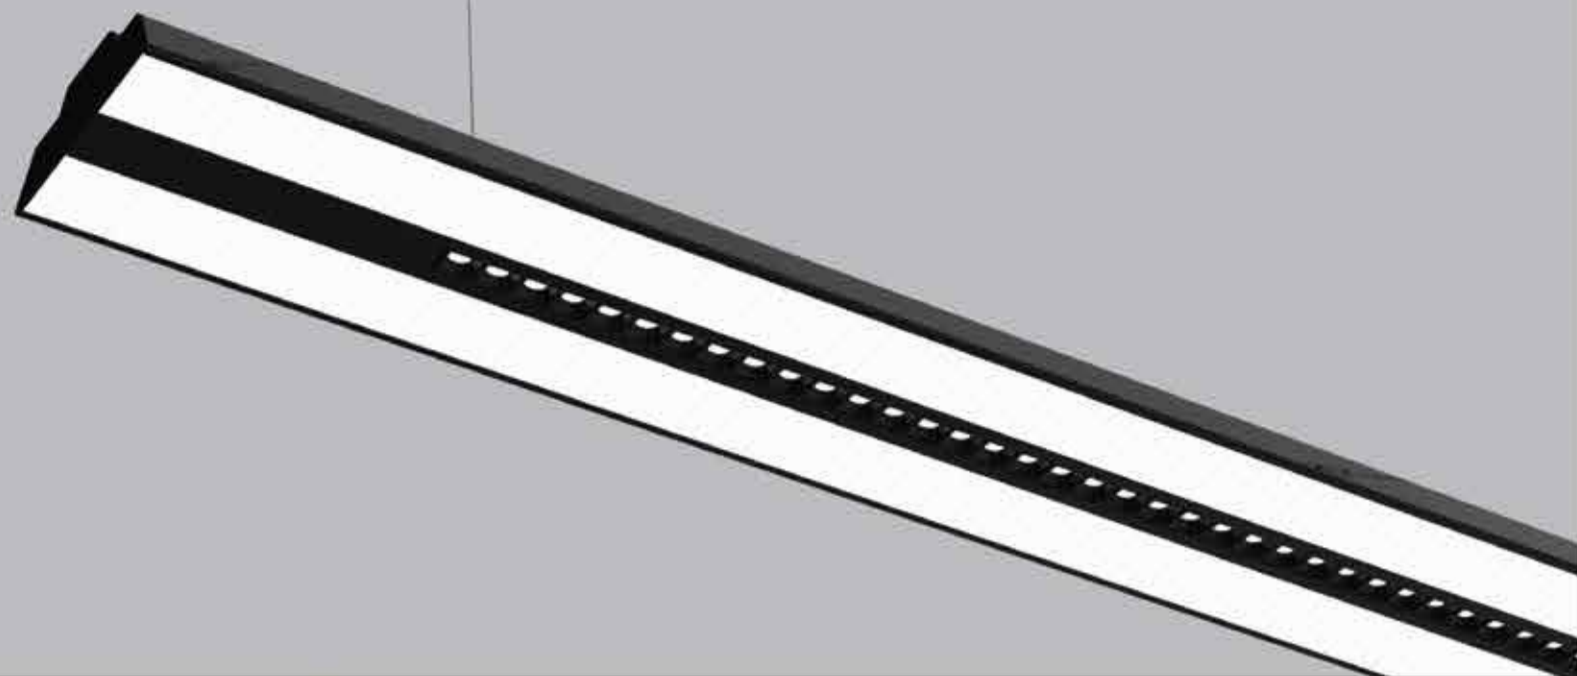

**XTREME 145
PEGGY DUO (DAISY-S)**

divinity lights