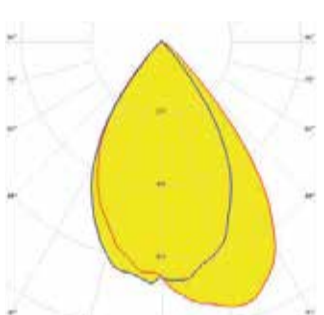

System Power	Dimensions
25W	L = 600mm
50W	L = 1200mm
100W	L = 2400mm

Order Options

Distribution

- Direct
- Indirect
- Up-50% / Down-50%
- Up-30% / Down-70%
- Up-70% / Down-30%
- Up-20% / Down-80%
- Up-80% / Down-20%

DAISY-7X1-W

~50° Wide Beam

DAISY-7X1-W-D

~50° Wide Beam

DAISY-7X1-O-D

~25 + 70° Oval Beam

DAISY-7X1-M

~35° Wide Beam

DAISY-7X1-FT-D

Forward Throwing Beam

DAISY-7X1-WW

~80° wide Beam

DAISY-7X1-WW-D

~80° Batwing Beam

DAISY-7X1-O

~25 + 70° Oval Beam

DAISY-7X1-WAS

Asymmetric Beam for Wall-Washing

DAISY-7X1-M-D

~35° Wide Beam

DAISY-7X1-W2

~50° Wide Beam

DAISY-7X1-W2-D

~50° Wide Beam