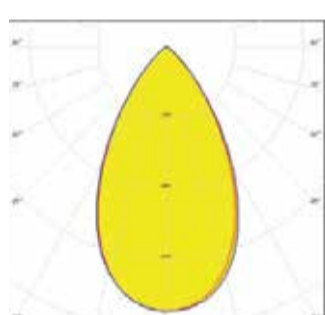

System Power	Dimensions
25W	L = 600mm
50W	L = 1200mm
100W	L = 2400mm

Order Options

Distribution

- Direct
- Indirect
- Up-50% / Down-50%
- Up-30% / Down-70%
- Up-70% / Down-30%
- Up-20% / Down-80%
- Up-80% / Down-20%

DAISY-7X1-W

~50° Wide Beam

DAISY-7X1-W-D

~50° Wide Beam

DAISY-7X1-O-D

~25 + 70° Oval Beam

DAISY-7X1-M

~35° Wide Beam

DAISY-7X1-FT-D

Forward Throwing Beam

DAISY-7X1-WW

~80° wide Beam

DAISY-7X1-WW-D

~80° Batwing Beam

DAISY-7X1-O

~25 + 70° Oval Beam

DAISY-7X1-WAS

Asymmetric Beam for Wall-Washing

DAISY-7X1-M-D

~35° Wide Beam

DAISY-7X1-W2

~50° Wide Beam

DAISY-7X1-W2-D

~50° Wide Beam