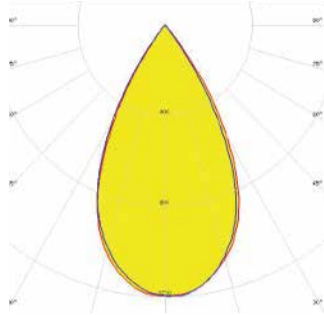

System Power	Dimensions
25W	L = 600mm
50W	L = 1200mm
100W	L = 2400mm

Order Options

Distribution

- Direct
- Indirect
- Up-50% / Down-50%
- Up-30% / Down-70%
- Up-70% / Down-30%
- Up-20% / Down-80%
- Up-80% / Down-20%

Mounting Type

- Pendent
- Recessed

Material Color

RAL As Per Request

Photometric

BEAM ANGLE OPTION

DAISY-7X1-BW

~80° Batwing Beam

DAISY-7X1-W

~50° Wide Beam

DAISY-7X1-W-D

~50° Wide Beam

DAISY-7X1-O-D

~25 + 70° Oval Beam

DAISY-7X1-M

~35° Wide Beam

DAISY-7X1-FT-D

Forward Throwing Beam

DAISY-7X1-WW

~80° wide Beam

DAISY-7X1-WW-D

~80° Batwing Beam

DAISY-7X1-O

~25 + 70° Oval Beam